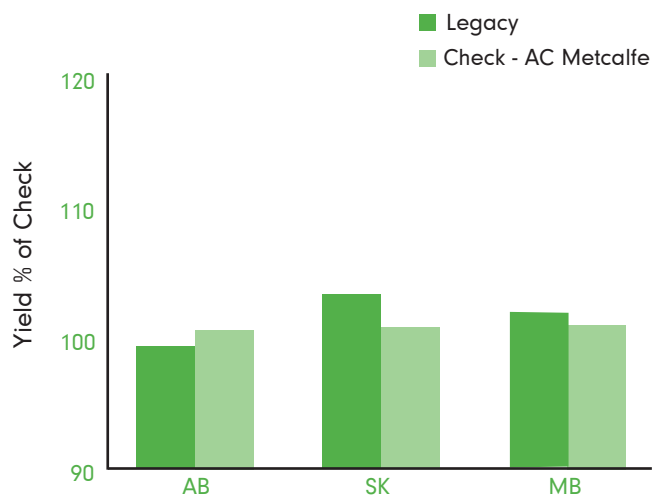

Legacy 6 Row Malt Barley

Legacy is a 6 row malt barley variety with yield 3% higher than AC Metcalfe in SK. Legacy is currently grown as a niche variety for export markets.

YIELD PERFORMANCE

Source: seed.ab.ca, Sask. Seed 2016, Seed Manitoba 2016

Yield
(Western Canada)

99 – 103%*

Maturity

- Same as AC Metcalfe in SK & AB
- 2 days earlier in MB

Disease Resistance

- MR to stem rust, and common root rot
- MS to FHB

Harvestability

- Good lodging resistance

* Percentage of check

Parentage: Excel/Bumper/Karl/Manker

Legacy 6 Row Malt Barley

2016 ALBERTA SEED GUIDE AGRONOMIC DATA

Variety	Yield (% of AC Metcalfe)	Relative Maturity	Lodging	Scald	Root Rot	FHB
AC Metcalfe	99 bu/ac	95 days = M	G	S	I	I
CDC Copeland	103	M	F	S	I	I
CDC Meredith	107	L	F	S	MR	I
Bentley	105	M	G	S	MR	MS
Legacy	99	M	G	S	MR	MS